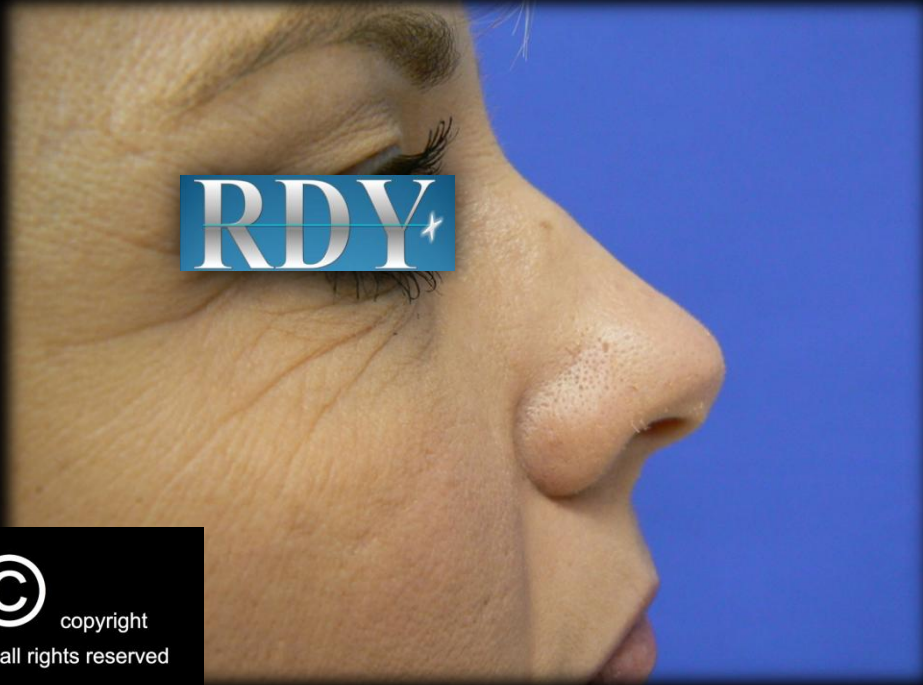

AS SEEN ON  
**TV**

A close-up profile photograph of a person's nose and upper lip. The skin is fair with some minor blemishes. A blue rectangular box with the white text "RDY" and a small white star is overlaid on the upper part of the nose.

RDY\*

A close-up profile photograph of a person's nose and upper lip, similar to the first image. The skin is fair with some minor blemishes. A blue rectangular box with the white text "RDY" and a small white star is overlaid on the upper part of the nose.