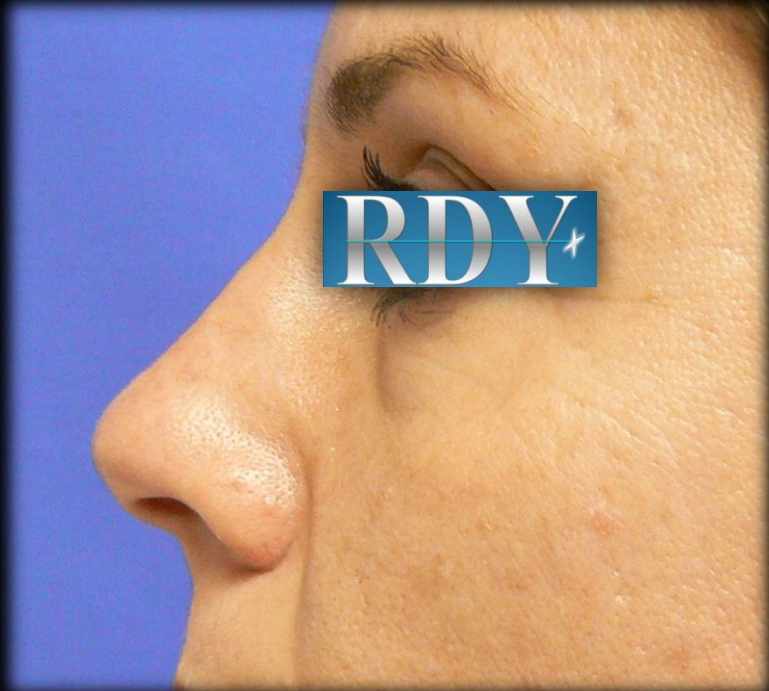

AS SEEN ON  
**TV**

A close-up profile photograph of a person's nose and upper lip. The skin is fair with some minor blemishes. A blue rectangular box with the white text "RDY" and a small white star is overlaid on the upper part of the nose.

RDY\*

A close-up profile photograph of a person's nose and upper lip, similar to the first image. The skin is fair with some minor blemishes. A blue rectangular box with the white text "RDY" and a small white star is overlaid on the upper part of the nose.