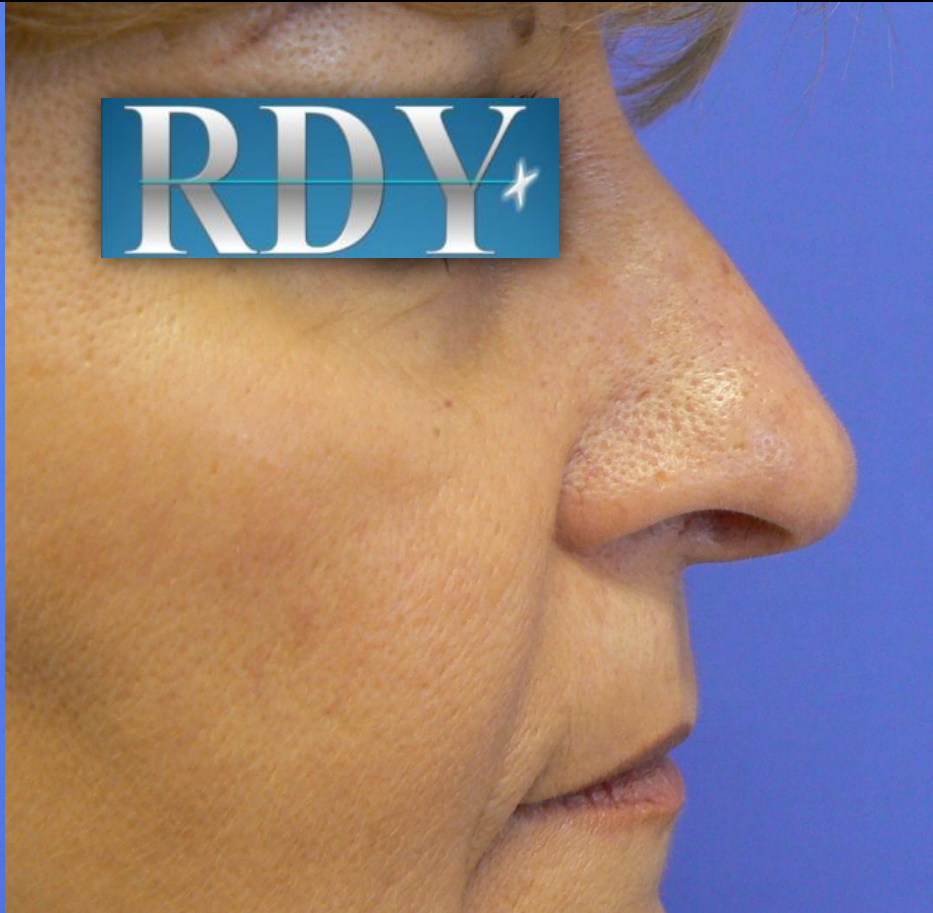

AS SEEN ON  
**TV**

A close-up profile photograph of a person's nose and upper lip. The skin is fair with some minor blemishes. A blue rectangular box with the white text "RDY" and a small white star is overlaid on the upper part of the nose.

RDY\*

A close-up profile photograph of a person's nose and upper lip, similar to the first image. The skin is fair with some minor blemishes. A blue rectangular box with the white text "RDY" and a small white star is overlaid on the upper part of the nose.